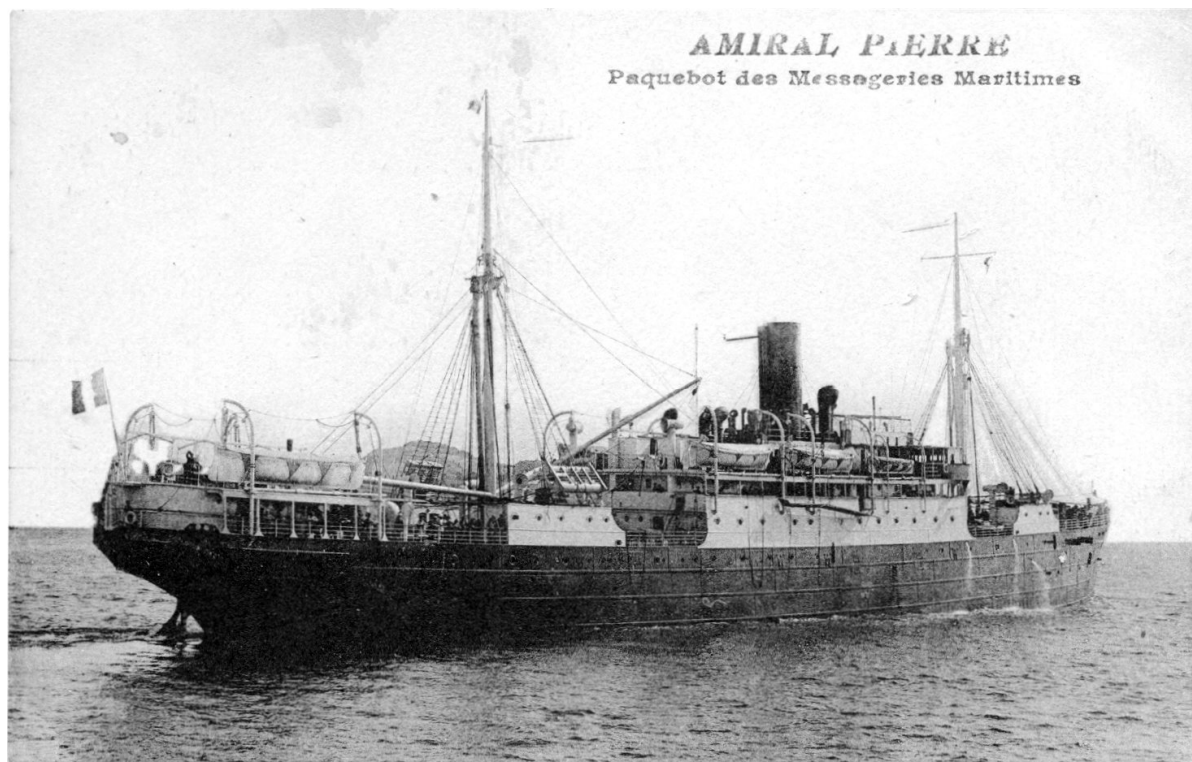

THE NEW HEBRIDES RUNS OF THE LAPEROUSE MESSAGERIES MARITIMES

14 March 2010

LAPEROUSE, ex STEIGERWALD, ex AMIRAL PIERRE

The Laperouse was built at Flensburg, Germany, for the Hamburg-Amerika Line under the name of "STEIGERWALD". She was assigned to the British Company Alfred Holt & Co. in 1919, then as reparation to Messageries Maritimes in August 1922. She was engaged in the Indian Ocean run until 1928. In May 1928 she relieved the DUPLEIX on the Nouméa – Sydney run under the name LAPEROUSE. In November 1936 she was scrapped.

Source: Ramona: Messageries Maritimes <http://www.es-conseil.fr/pramona/amiral.htm>

Year	SYDNEY departure	back at SYDNEY	port destination
1928		1928-10-15	from Noumea
1928	1928-10-20	1928-11-19	Noumea, New Hebrides, "26 days service"
1928	1928-11-24	1929-01-11	Noumea, New Hebrides ?what happened?
1929	1929-01-18	1929-02-16	Noumea, New Hebrides
1929	1929-02-23	1929-03-22	Noumea, New Hebrides
1929	1929-03-28	1929-04-30	Noumea, New Hebrides
1929	1929-05-06	1929-06-04	Noumea, New Hebrides
1929	1929-06-19	1929-07-17	Noumea, New Hebrides
1929	1929-07-22	1929-08-19	Noumea, New Hebrides
1929	1929-08-26	1929-09-23	Noumea, New Hebrides
1929	1929-09-30	1929-10-28	Noumea, New Hebrides
1929	1929-11-04	1929-12-02	Noumea, New Hebrides
1929	1929-12-07	1929-01-02	Noumea, New Hebrides
1930	1930-01-10	1930-02-09	Noumea, New Hebrides